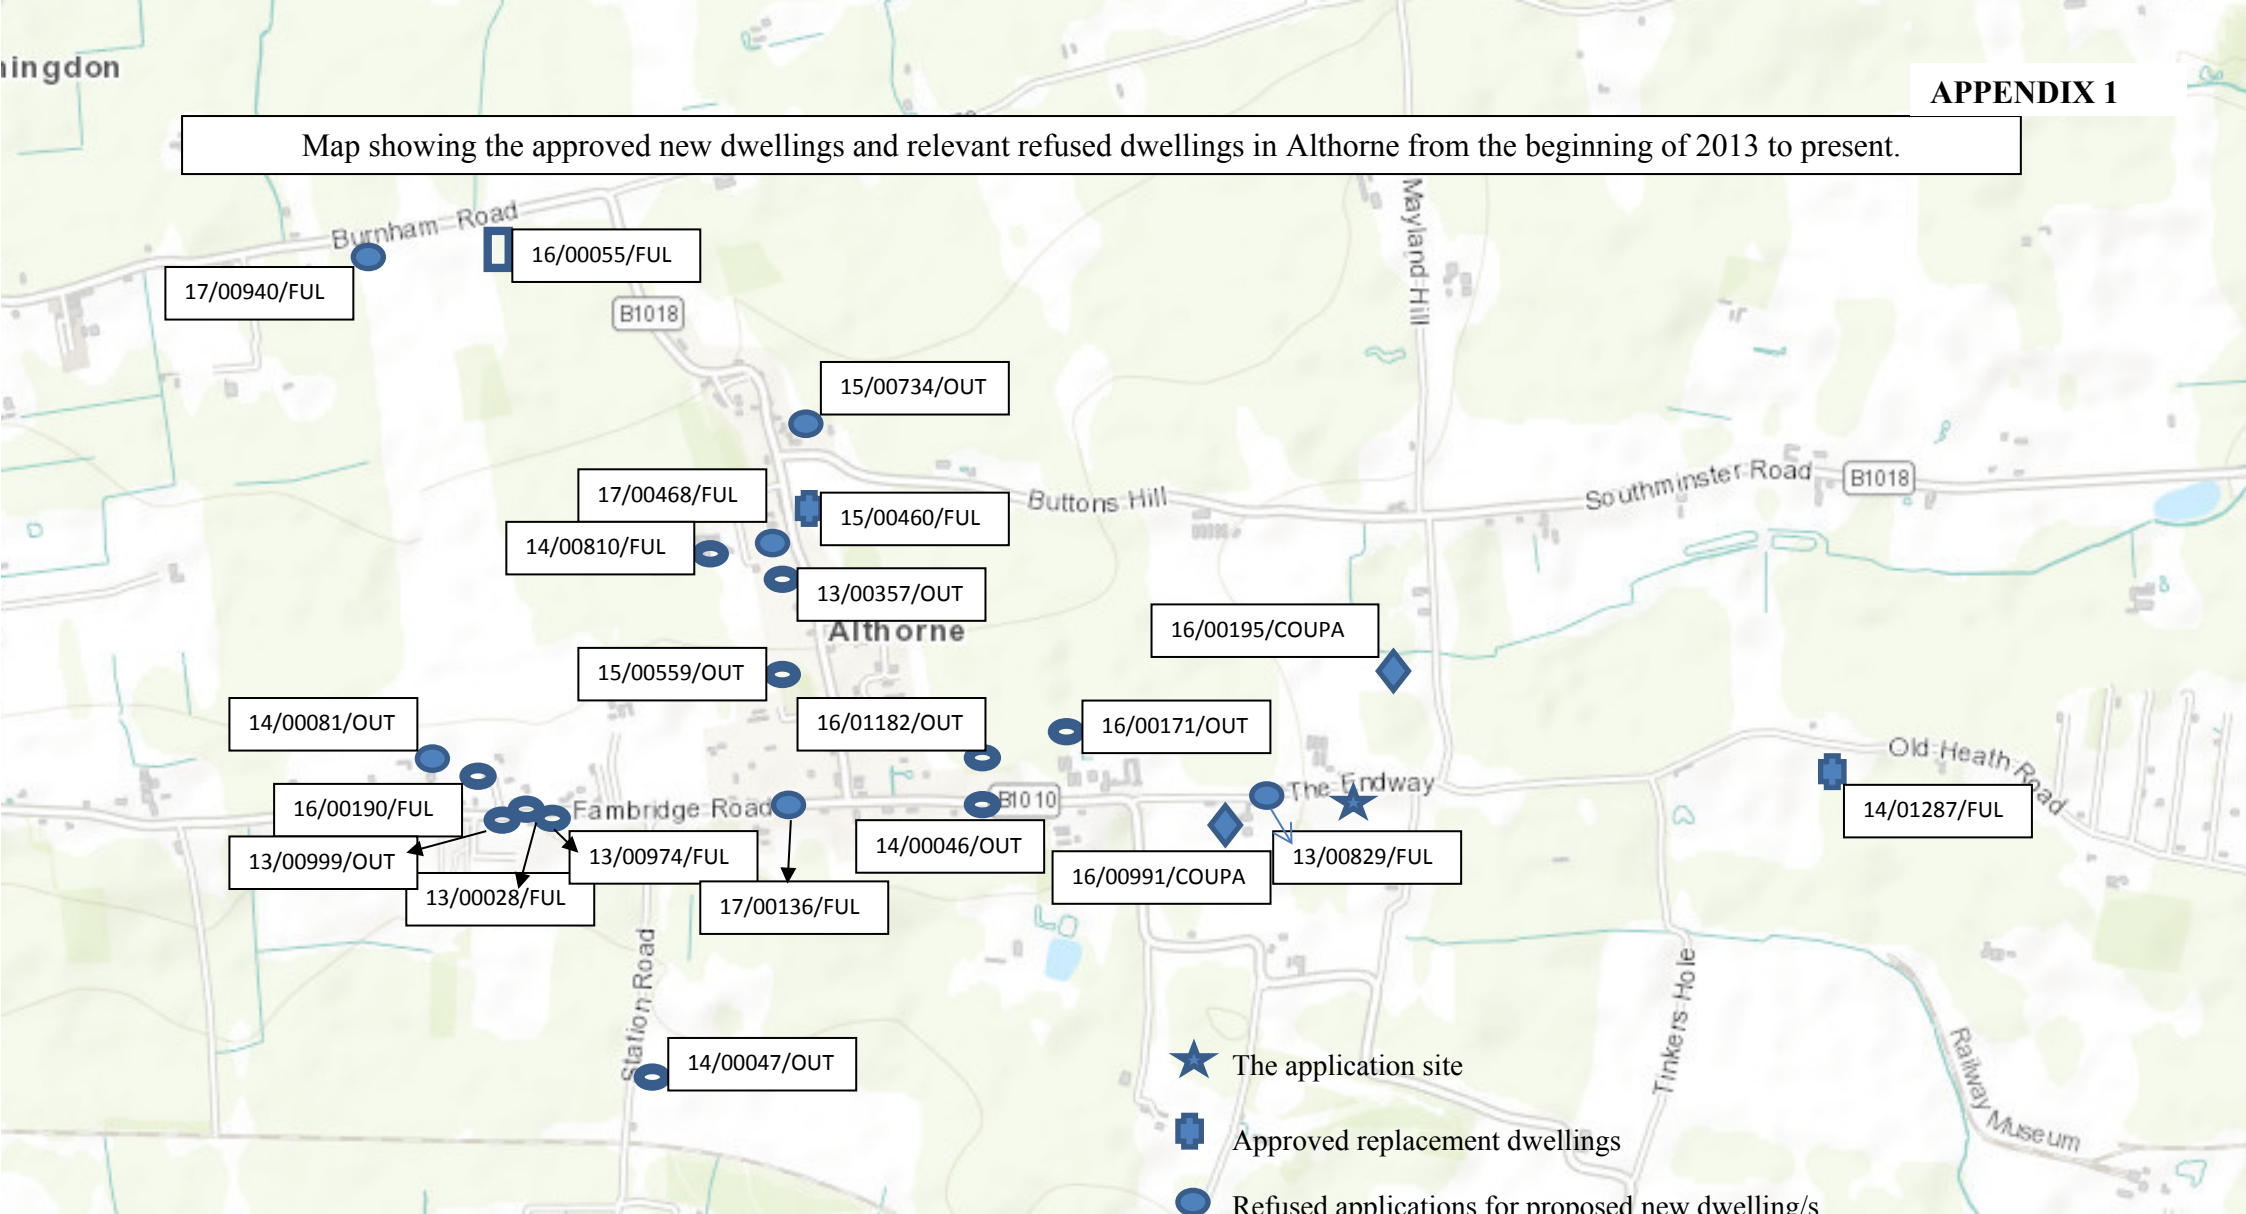

Map showing the approved new dwellings and relevant refused dwellings in Althorne from the beginning of 2013 to present.

- ★ The application site
- Approved replacement dwellings
- Refused applications for proposed new dwelling/s
- Refused application and dismissed at appeal for proposed new dwelling/s
- Approved Agricultural workers dwelling
- ◆ Approved Prior Approval for a Proposed Change of Use of Agricultural Building to a Dwellinghouse